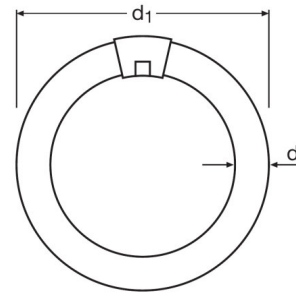

L 22 W/827 G10Q

Code produit 4008321581068

| | |
|---|-----------------|
|  | G10q |
|  | 216,0 mm |
|  | 216,0 mm |
|  | – |
| W | 22,00 W |
| lm | 1350 lm |
|  | – |
|  | – |
|  | 1350 lm |
|  | 1350 lm |
| cd | – |
| K | 2700 K |
| COLOUR | LUMILUX INTERNA |
| R_a | 80...89 |
| t [h] | 9000 h |
|  | – |
| V | 62 V |
| Hz | – |